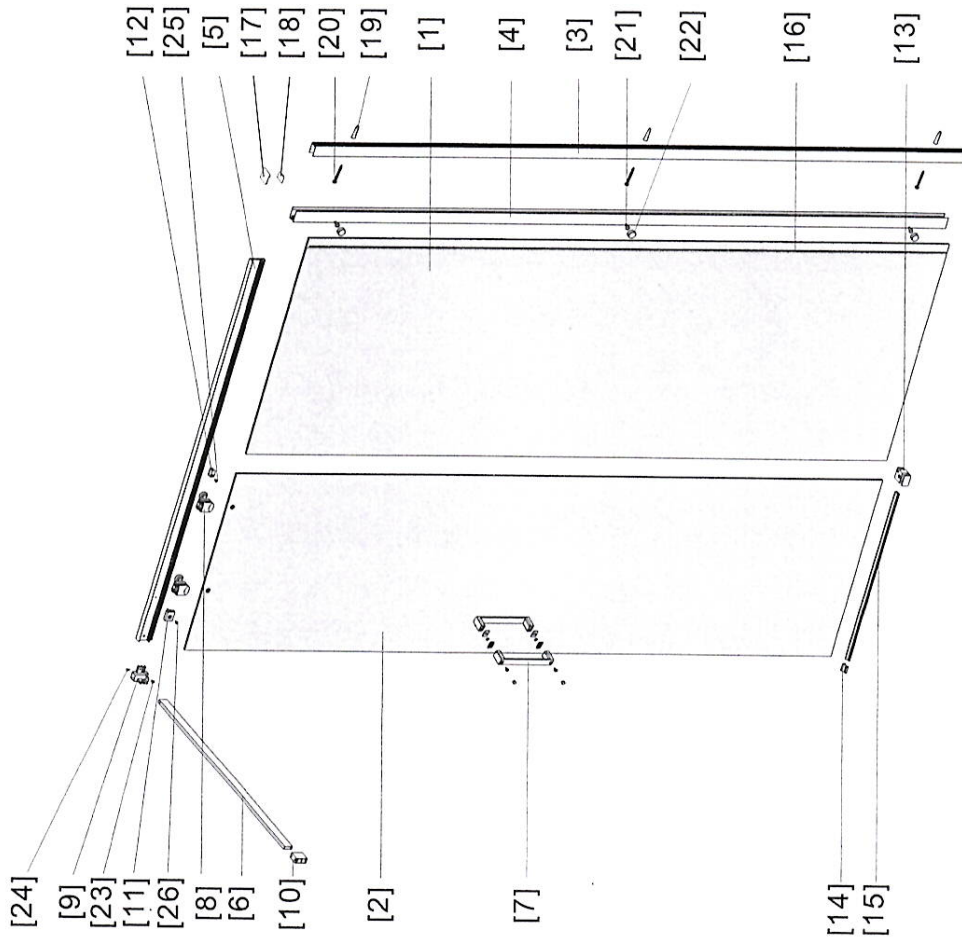

WK120

E1214

SANOTECHNIK[®]
INTERNATIONAL
WWW.SANOTECHNIK.COM

Oct.2018

- | | | | | | | | | | |
|-------|----------------------------------|--------|--------|--------|----------------------|--------|----------|--------|-----------|
| [1]x1 | QS02106: WK120
QS02107: E1214 | [7]x1 | QS0318 | [13]x2 | DE2802-L
DE2802-R | [19]x5 | QS1108 | [23]x1 | M4X6 |
| [2]x1 | QS0195: WK120
QS0196: E1214 | [8]x2 | QS1013 | [14]x2 | DE0135 | [20]x7 | QS1102 | [24]x1 | M5X6 |
| [3]x1 | QS0547: WK120
QS0548: E1214 | [9]x1 | QS1247 | [15]x1 | QS0972 | [22]x3 | QS1110 | [25]x1 | ST3.5X16 |
| [4]x1 | QS0656: WK120
QS0657: E1214 | [10]x1 | QS1248 | [16]x1 | QS0403 | [20]x7 | ST3.9X40 | [26]x2 | ST3.5X9.5 |
| [5]x1 | QS0971 | [11]x2 | QS1112 | [17]x1 | QS1236(A) | [21]x3 | ST3.5X13 | | QS1101 |
| [6]x1 | QS1249 | [12]x1 | QS1205 | [18]x1 | QS1236(B) | | | | |

1

2

3

4

6

5

7

10

11

8

9

12

14

14.2

13

15